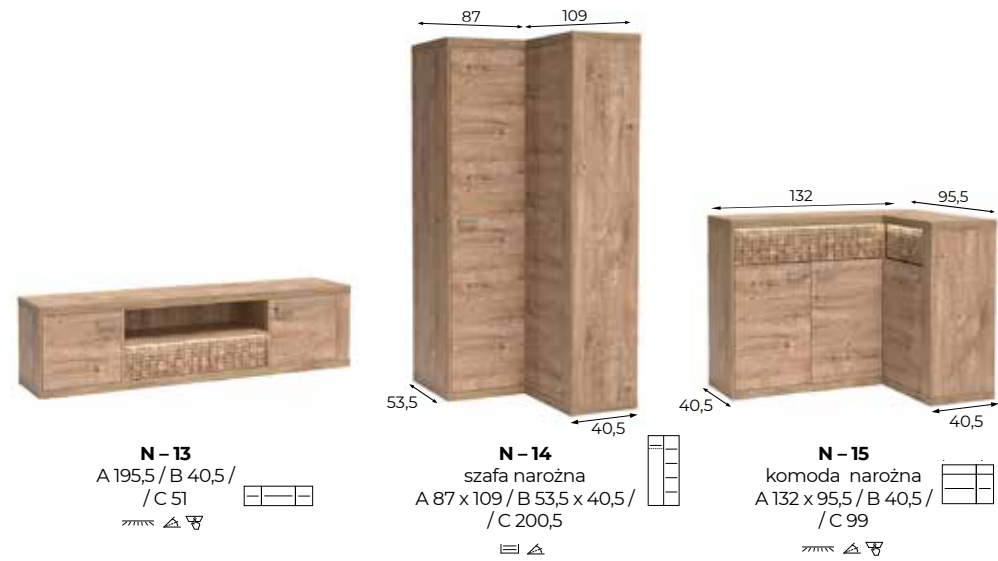

NATURAL SYSTEM

Oznaczenie wymiarowania: A B C

Wybarwienia: ribbeck