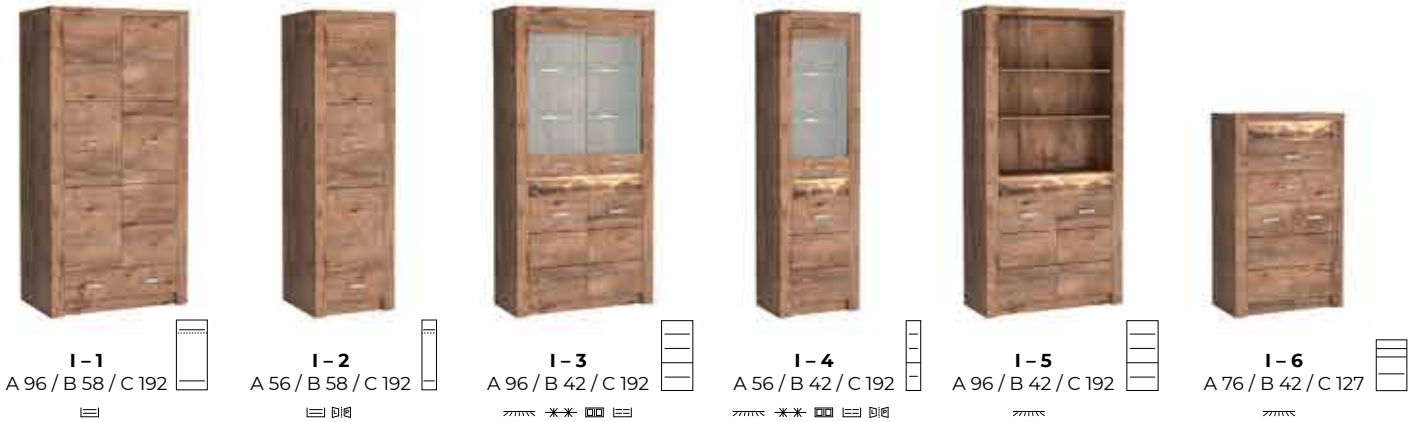

INDIANAPOLIS SYSTEM