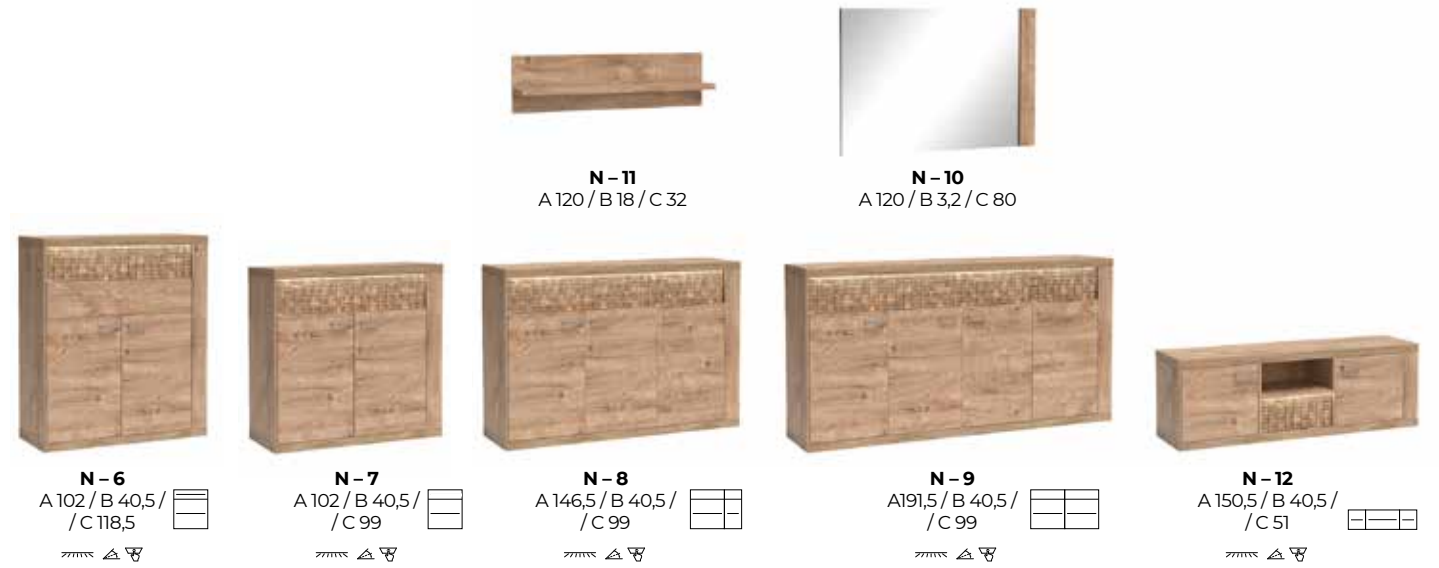

NATURAL SYSTEM

Oznaczenie wymiarowania: A B C

Wybarwienia: ribbeck